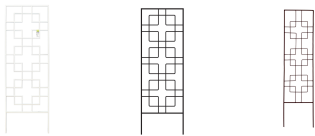

## Zen Decorative Trainers

Plant Support / Obelisks & Trainers

- Tranquility, style and geometric symmetry
- Decorative garden feature, doubles as plant trainer
- Easy to set up
- Available at selected Bunnings stores only - Please check with your local store.

Available in three sizes - small: 1200mm x 300mm in Black, medium: 1600mm x 600mm in Black and Rustic and large: 1800mm x 600mm in Black and White.

Code	Product Description	Size
18261	Zen Decorative Trainer - Black	1200mm x 300mm
18265	Zen Decorative Trainer - Black	1800mm x 600mm
18296	Zen Decorative Trainer - White	1800mm x 600mm
18652	Zen Decorative Trainer - Black	1600mm x 600mm
18653	Zen Decorative Trainer - Rustic	1600mm x 600mm