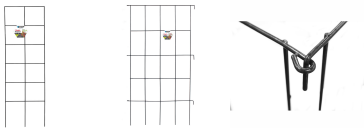

Vegie Panels

Plant Support / Cages & Frames

- Train and support growing plants or vegetables
- Features interlocking hooks
- Quick and easy to set up
- Spiked feet fix securely into soil

QUICK AND EASY VEGIE PANELS

Whites Vegie Panel is an easy way to train and support growing climbing plants in your garden or pots. It features interlocking hooks that allow you to create various grow cage designs. Simply push the spiked feet into the soil.

Available in a Powdercoated Black finish and in two sizes; 95cm and 110cm.

Code	Product Description	Size
18245	Vegie Panel - Small	95cm x 30cm
18246	Vegie Panel - Large	110cm x 60cm