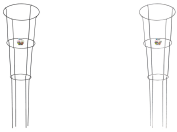

Vegie Cages

Plant Support / Cages & Frames

- Support growing plants and vegetables
- Quick and easy to set up
- Spiked feet fix securely into soil

QUICK AND EASY VEGIE CAGE

Whites Vegie Cage is a quick and easy way to train growing climbing plants and vegetables. Simply press the spiked feet into the soil and you're ready to go. The broad top supports plant as they grow.

Available in Black, or Heavy Duty Galvanised steel.

Code	Product Description	Size
18221	Vegie Cage - Black	120cm x 30cm
18214	Vegie Cage - HD Gal	120cm x 30cm