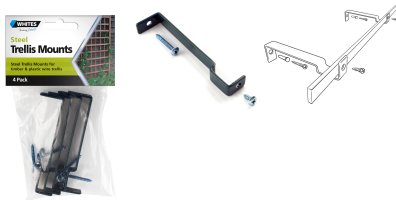

Steel Trellis Mounts Plant Support / Accessories

- Mounts wire to walls and fences
- UV stabilised
- Fixings supplied

EASILY MOUNT PLASTIC AND TIMBER TRELLIS

Simple and easy to use, Whites Steel Trellis Mounts hold timber and plastic trellis or lattice off the wall to allow climbing plants to grow, creating a decorative feature.

Pack contains 4 sets of steel brackets, screws and wall plugs.

Easy installation:

- screw mounts onto the wall
- position trellis on mounts
- screw-fix trellis to front of mount for a secure hold

Code	Product Description
18239	Steel Trellis Mounts - 4pk