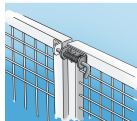

## Spring Latch

Fencing Solutions / Gates & Fittings

- Latch with spring
- Suitable for gates, cages & box trailers
- Screw-in or weld-on

## BOLT LATCH WITH SPRING

Whites Spring Latch is a 12mm bolt latch with spring that can be screwed-in or welded-on.

Suitable for gates, cages and box trailers, the latch pulls back to open and then springs back into place when you want to secure the gate or door.