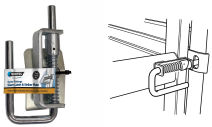

Slam Latch & Striker Plate

Fencing Solutions / Gates & Fittings

- Ideal for cattle yard fencing
- Tough & durable for heavy gates
- Quick access - locks strong

IDEAL FOR CATTLE YARD FENCING

Whites Slam Latch and Striker Plate is a tough and durable fitting to secure heavy gates.

Featuring weld-on spring-loaded latch and striker plate designed for cattle yards so it provides quick access and locks strong.

Code	Product Description
13889	Slam Latch & Striker Plate