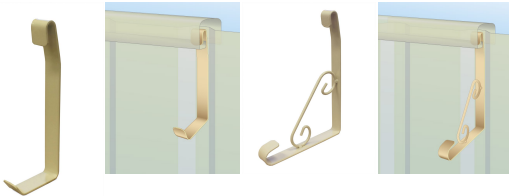

Panel Fencing Hooks

Plant Support / Hanging Basket Accessories

PANEL FENCING HOOKS

Whites Panel Fencing Hooks are specifically made for steel panel fencing applications. The hooks provide a strong, secure anchor for hanging plants and other items. Available in Classic and Decorative designs.

To install the hooks, simply slide under fence capping and pull down to lock in place.

Code	Product Description
18149	Fence Hook - Classic
18150	Fence Hook - Decorative