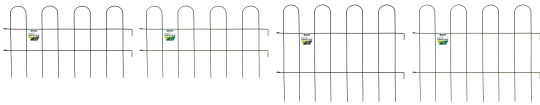

Interlocking Edging Panel Garden Edging / Edging Panels

- Decorative edging for garden beds and pathways
- Quick and easy to install
- Beautifies and protects your garden
- Available in Black or Green

INTERLOCKING DECORATIVE WIRE PANELS

Whites Interlocking Edging Panel is a decorative, modular panel ideal for flower beds along paths, driveways and in backyards. The wire loop design is a classic favourite.

Easy to install:

- simply push the steel legs firmly into the ground - no digging required
- the modular built-in hook system means you can add extra panels in straight runs or at an angle

Code	Product Description	Size
14361	Interlocking Edging Panel - Black	890mm x 550mm
14362	Interlocking Edging Panel - Green	890mm x 550mm
14363	Interlocking Edging Panel - Black	890mm x 760mm
14364	Interlocking Edging Panel - Green	890mm x 760mm