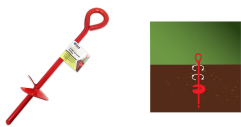

Hold-down Auger Ground Anchor

Fencing Solutions / Clips & Tools

- Secures items to the ground
- Ready to use
- Ideal as a strong hold for trees
- Available at selected Bunnings stores only. Please check with your local store.

STRONG TREE SUPPORT

Whites Hold-down Auger Ground Anchor secures items to the ground and is ideal as a strong hold for trees.

Can also be used for outdoor buildings and animal coops.

Simply turn with downwards pressure to screw into the ground. The auger-style screw ensures a secure hold.

Available in highly visible red colour.

Code	Product Description	Colour
14218	Hold-down Auger Ground Anchor	Red

Handy Hint:

- On hard ground, use a strong rod or pipe through the top loop to assist with installation.