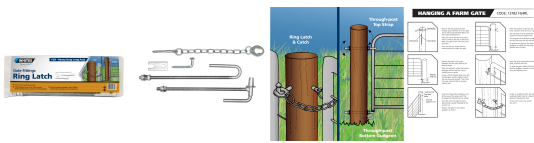

FG4 Ring Latch

Fencing Solutions / Gates & Fittings

- Gate pack for locking gates
- 12mm ring latch & catch, with chain
- Comes with top strap & bottom gudgeon
- Available at selected Bunnings New South Wales, Queensland & Victoria only. Please check with your local NSW, QLD or VIC store.

FG4 RING LATCH - HEAVY DUTY LONG PACK

Whites FG4 Ring Latch is a convenient way for locking gates. Featuring a screw-in 12mm ring latch and catch with chain, the pack includes:

- top through-post strap 16mm x 400mm thread length, 3 x nuts, 2 x washers and backing plate
- bottom through-post gudgeon 16mm x 400mm thread length, 2 x nuts and 2 x washers

Also available in Drop Latch style.

For full installation instruction, click on the image in the photo gallery.

Code	Product Description
13782	FG4 Ring Latch pack*

* Available in New South Wales, Queensland & Victoria only