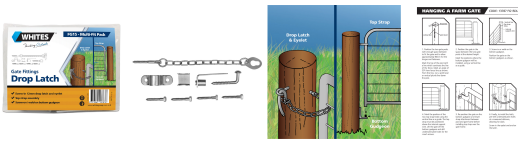

FG15 Drop Latch

Fencing Solutions / Gates & Fittings

- Gate pack for locking gates
- 12mm drop latch & eyelet, with chain
- Comes with top strap & bottom gudgeon
- Available at selected Bunnings New South Wales, Queensland, South Australia & Victoria only. Please check with your local NSW, QLD, SA or VIC store.

FG15 DROP LATCH - MULTI-FIT PACK

Whites FG15 Drop Latch is a convenient way for locking gates. Featuring a screw-in 12mm drop latch and eyelet with chain, top strap and screw-on/weld-on gudgeon.

Also available in Ring Latch style.