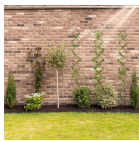

Diamond Climbing Trellis

Plant Support / Obelisks & Trainers

- Decorative slimline support
- For climbing flowers & vegetables
- Easy to set up
- Available at selected Bunnings only - Please check with your local store.

GARDEN FEATURE AND PLANT SUPPORT

Small footprint - big garden feature.

Whites Diamond Climbing Trellis is a decorative garden feature and slimline plant support.

Easy to set up; simply fix onto a wall or push the two legs firmly into the ground.