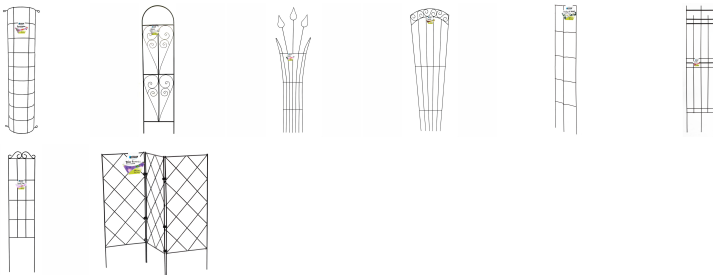

## Decorative Trainers

### Plant Support / Obelisks & Trainers

- Provide durable support for climbing plants
- Enhances your garden
- Quick and easy to set up
- Available in a range of styles and sizes to suit your needs

## STYLISH PLANT TRAINERS

Whites Decorative Plant Trainers allow you to personalise your garden to suit your taste. Choose your inspiration from our range of wire designs.

These plant trainers provide durable support for climbing plants whilst enhancing your garden. With its quick and easy set up, you can create practical features in minutes.

Code	Product Description	Size
18209	Downpipe Plant Trainer	90cm x 28cm
18224	Juliet Plant Trainer	120cm x 30cm
18225	Lotus Plant Trainer	130cm x 40cm
18226	Tuscan Plant Trainer	160cm x 46cm
18227	Ridged Wall Plant Trainer	120cm x 27cm
18228	Seville Plant Trainer	150cm x 34cm
18235	Scroll Top Plant Trainer	95cm x 20cm
18236	Trio Screen Plant Trainer	50cm x 20cm