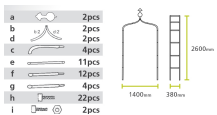

Measures: 2600mm high, 1400mm wide & 380mm deep. See illustration and components included below:

Code	Product Description	Height	Colour
18063	Cambridge Arch	2600mm	Black

Handy Hints:

- Lay out sections on flat ground before construction
- Build on a flat surface
- We recommend the assistance of a second person to help build the arch
- Tool required: small screwdriver for tightening nuts and bolts
- Do NOT climb apparatus