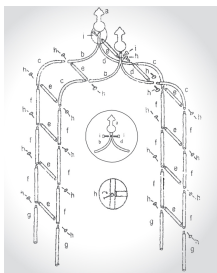

Its charming design features elegant finials and commands a presence. Ideal for supporting flowering climbers and vines, and frames your garden.

Easy to assemble, black powder-coated steel with secure base.

Measures: 2600mm high, 1400mm wide & 380mm deep. See illustration and components included below:

Code	Product Description	Height	Colour
18063	Cambridge Arch	2600mm	Black

Handy Hints:

- Lay out sections on flat ground before construction
- Build on a flat surface
- We recommend the assistance of a second person to help build the arch
- Tool required: small screwdriver for tightening nuts and bolts
- Do NOT climb apparatus