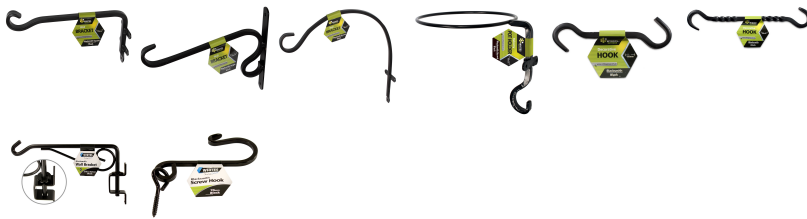

Blacksmith Brackets

Plant Support / Hanging Basket Accessories

- Ideal for hanging baskets and more
- Range of decorative designs to enhance your home
- Mount easily to walls
- Manufactured from heavy duty metal

DECORATIVE & DURABLE BRACKETS

The Whites Blacksmith range features wall brackets, hooks and a pot holder in the style of traditional black steel. Made from heavy duty steel with a powder coated finish for a longer life. Quick and easy to mount.

Brackets are available in fixed or swivel style and different decorative treatments. Pot holder and Hooks complete the look.

Code	Product Description	Size mm	Colour
Wall Bracket Range			
18158	Wall Bracket - Blacksmith Swivel	270	Black
18161	Wall Bracket – Blacksmith Square	250	Black
18162	Wall Bracket – Blacksmith Angle	250	Black
18163	Wall Bracket – Blacksmith Round	300	Black
Pot Holder			
18164	Pot Holder - Blacksmith	200	Black
Hooks Range			
18121	Hook - Blacksmith	150	Black
18122	Hook - Blacksmith	250	Black
18125	Screw Hook - Blacksmith	70	Black