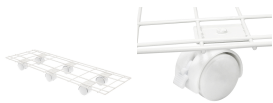

6-Wheel Rectangle Pot Trolley - White

Plant Support / Plant Stands

- Heavy duty 100kg capacity
- Strong and sturdy design
- Suits large, long pots
- Protect surfaces
- 2 locking wheels

DISPLAY POTTED PLANTS AND PROTECT SURFACES

Whites 6-Wheel Rectangle Pot Trolley - White is a convenient and stylish way to display your large, long pots and protect surfaces from scratches and stains at the same time. With its strong and sturdy design, you can reduce heavy lifting as it allows you to easily and safely reposition your potted plants indoors or outdoors.

It features 6 wheels with 2 locking wheels that secure your pots in place.

Also available in [Black finish](#).

Code	Product Description	Size
18523	6-Wheel Rectangle Pot Trolley - White	60cmx20cm

Handy Hints:

- Holds up to 100kg. When placing pots, ensure the weight of the pot is evenly spread between wheels.
- Not to be used as a travel device or toy.