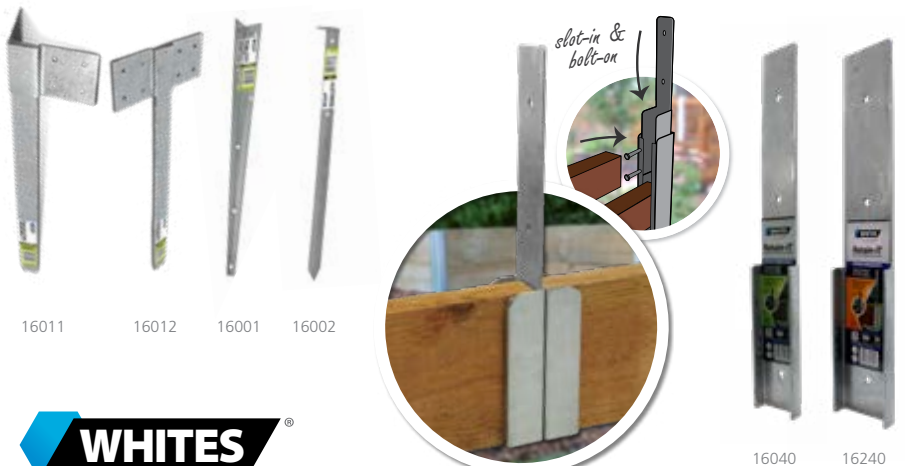

Retain-iT®

Heavy Duty Retaining Post System

4

Retain-iT Post System

Code	Description	H mm	To Suit
RETAIN-iT® 50MM SYSTEM			
16043	Retain-iT End Post	450	1 Sleeper
16073	Retain-iT End Post	750	2 Sleepers
16113	Retain-iT End Post	1100	3 Sleepers
16253	Retain-iT End Post	1500	4 Sleepers
16041	Retain-iT Joiner Post	450	1 Sleeper
16071	Retain-iT Joiner Post	750	2 Sleepers
16111	Retain-iT Joiner Post	1100	3 Sleepers
16251	Retain-iT Joiner Post	1500	4 Sleepers
16042	Retain-iT Corner Post	450	1 Sleeper
16072	Retain-iT Corner Post	750	2 Sleepers
16112	Retain-iT Corner Post	1100	3 Sleepers
16252	Retain-iT Corner Post	1500	4 Sleepers

Code	Description	H mm	To Suit
RETAIN-iT® 75MM SYSTEM			
16243	Retain-iT End Post	450	1 Sleeper
16273	Retain-iT End Post	750	2 Sleepers
16313	Retain-iT End Post	1100	3 Sleepers
16353	Retain-iT End Post	1500	4 Sleepers
16241	Retain-iT Joiner Post	450	1 Sleeper
16271	Retain-iT Joiner Post	750	2 Sleepers
16311	Retain-iT Joiner Post	1100	3 Sleepers
16351	Retain-iT Joiner Post	1500	4 Sleepers
16242	Retain-iT Corner Post	450	1 Sleeper
16272	Retain-iT Corner Post	750	2 Sleepers
16312	Retain-iT Corner Post	1100	3 Sleepers
16352	Retain-iT Corner Post	1500	4 Sleepers

Retain-iT is the modular retaining wall system that converts sleepers into walls.

As functional as it is beautiful, Retain-iT is an easy-to-use solution for creating solid, professional looking retaining walls from timber sleepers.

- Strength of high tensile galvanised steel
- Developed in Australia, Australian Design Registered
- Provides snug fit - no packing or fasteners required

Retain-iT Fence Brackets

Code	Description
RETAIN-iT® FENCE BRACKETS	
16040	Retain-iT Fence Bracket 50mm
16240	Retain-iT Fence Bracket 75mm

Staking Solutions

Code	Description	H mm
HEAVY DUTY RETAINING STAKES		
16011	HD Retaining Stake - Corner	450
16012	HD Retaining Stake - Flat	450
SLEEPER STAKES		
16001	Sleeper Stake - Corner	450
16002	Sleeper Stake - Flat	450

An easy staking solution for single sleeper height garden beds, vegetable patches, sandpits & play areas.