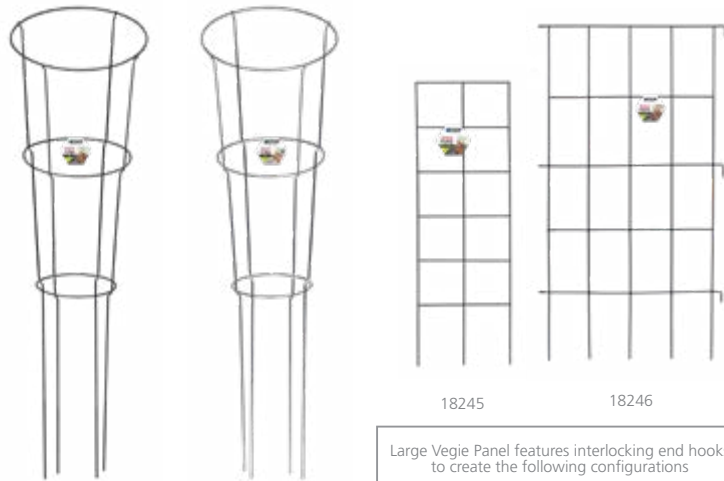

18248

18263

18264

18724

18336

18337

18338

18221

18214

18245

18246

Large Vegie Panel features interlocking end hooks to create the following configurations

2 Angles

3 Way Cage

A Frame

Angled Row

18298

18302

Grip & Grow

Code	Description	W cm	H cm
FREESTANDING SYSTEMS			
18253	Grip & Grow Freestanding - Small	30	116
18254	Grip & Grow Freestanding - Large	51	190
FRAMES			
18247	Grip & Grow Vegie Frame	60	150
18248	Grip & Grow Wall Frame	100	180
18263	Grip & Grow Decorative Arch	97	191
TRELLIS			
18271	Grip & Grow Trellis Kit 5m		
ACCESSORIES			
18264	Grip & Grow Spiral Connector - 4 Pack		
18724	Grip & Grow Hook & Loop Tree Tie - 50mm x 3m		