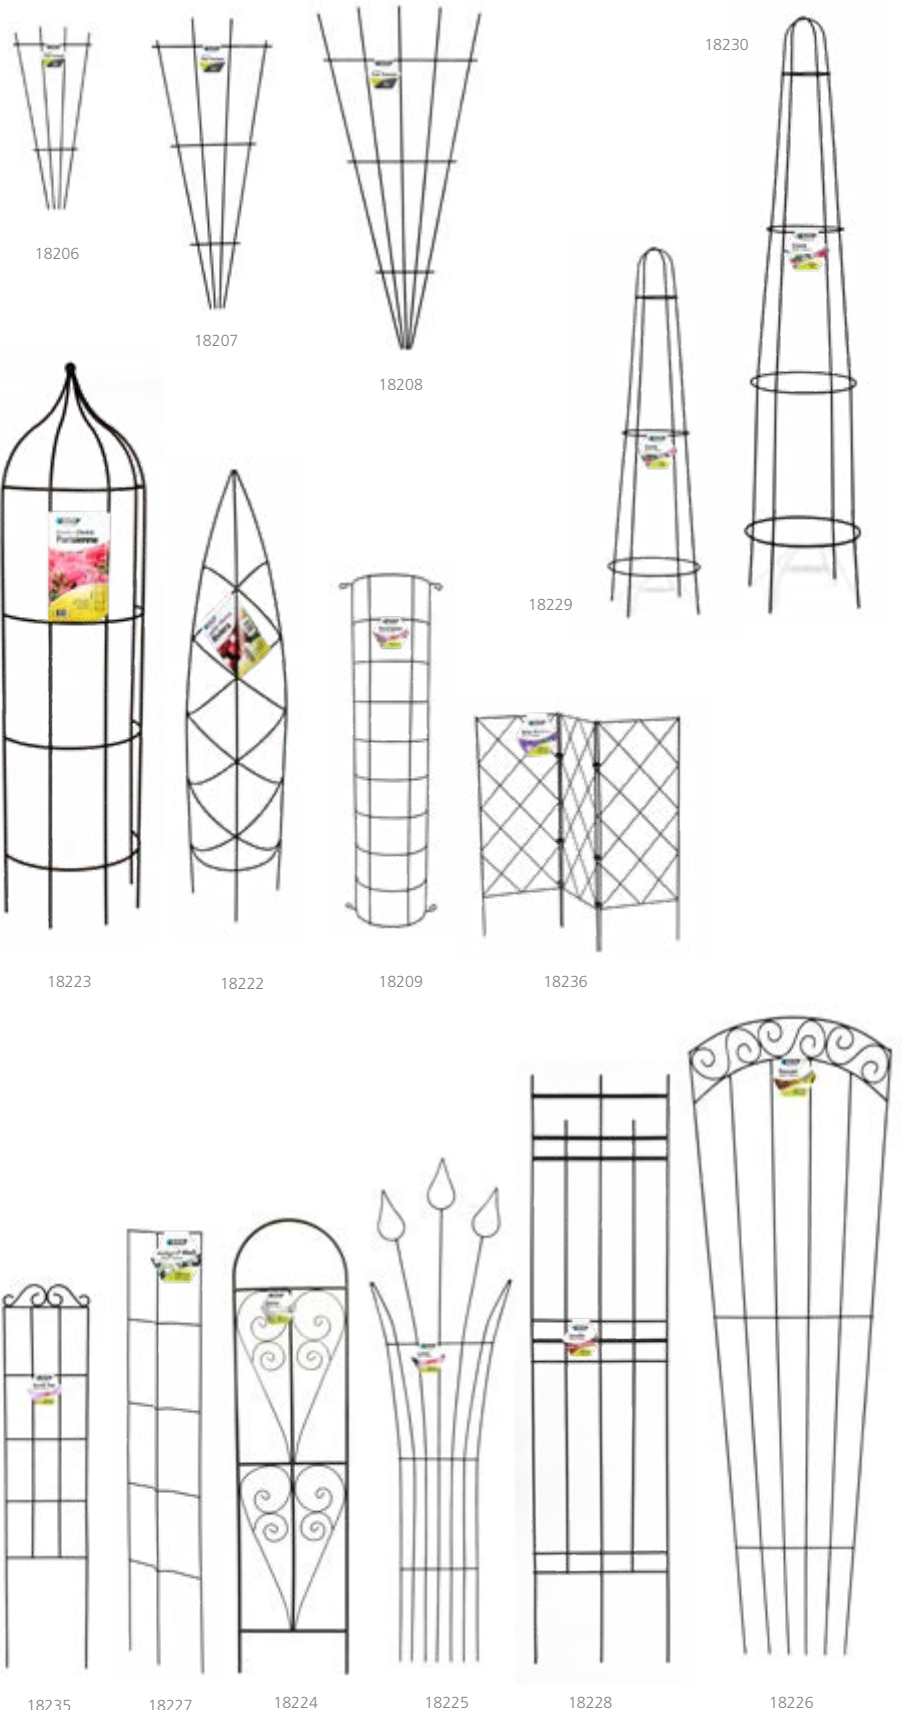

Obelisks & Trainers

Code	Description	Height cm	Colour
V-FANS			
18206	Plant Trainer - Fan	45	Black
18207	Plant Trainer - Fan	75	Black
18208	Plant Trainer - Fan	90	Black

OBELISKS			
18222	Garden Obelisk - Riviera	110	Black
18223	Garden Obelisk - Parisienne	150	Black

CONE TRAINERS			
18229	Plant Trainer - Cone	75	Black
18230	Plant Trainer - Cone	120	Black

DECORATIVE TRAINERS			
18209	Plant Trainer - Downpipe Trellis	90	Black
18224	Plant Trainer - Juliet	120 x 30	Black
18225	Plant Trainer - Lotus	130 x 40	Black
18226	Plant Trainer - Tuscan	160 x 46	Black
18227	Plant Trainer - Ridged Wall	120 x 27	Black
18228	Plant Trainer - Seville	150 x 34	Black
18235	Plant Trainer - Scroll Top	95 x 20	Black
18236	Plant Trainer - Trio 3pc Set	20 x 50	Black

ROSE RING			
18240	Rose Ring - 4pc set	60 x 240	Green