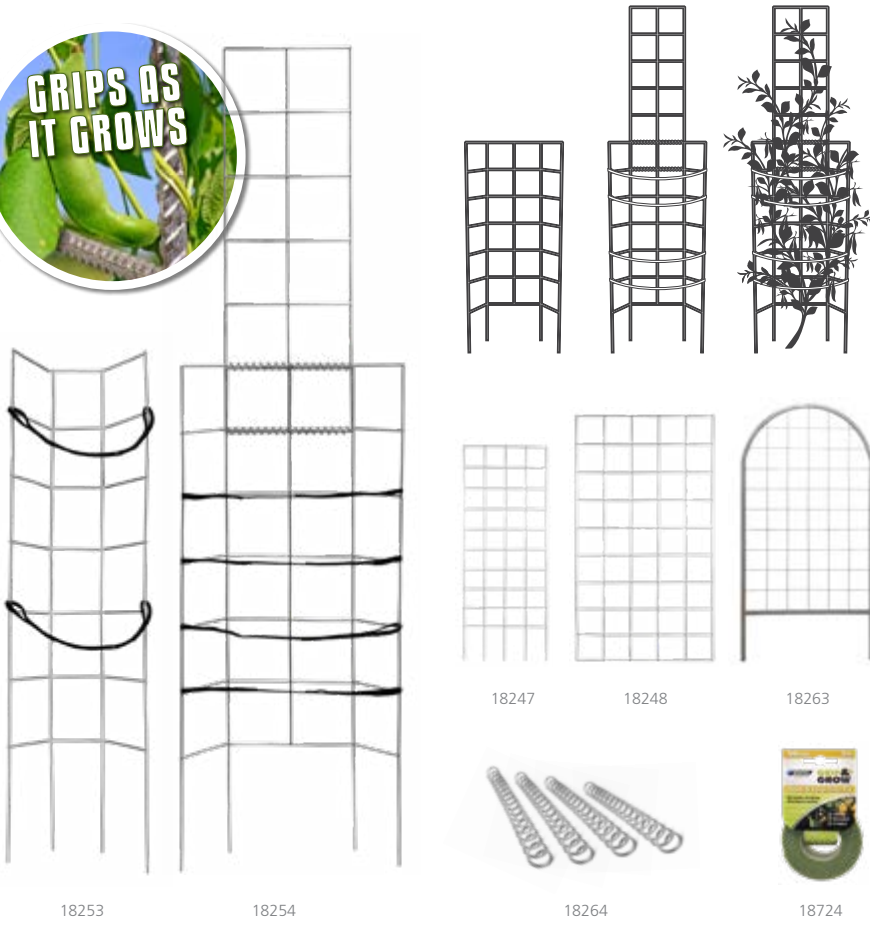

Edging Rolls

Code	Description	Length m	Height mm
LAWN EDGE			
58011	Lawn Edge - Black	6	150
58012	Lawn Edge - Green	6	150

Code	Description	Length m	Height mm
CLASSIC GARDEN EDGING			
20941	Classic Garden Edging - Galvanised	10	350
20942	Classic Garden Edging - Galvanised	20	350
20943	Classic Garden Edging - PVC Green	10	350

Code	Description	Length m	Height mm
FEDERATION EDGING			
15104	Federation Edging	10	400

Edging Pegs & Stakes

Code	Description	Length mm	Width mm
EDGING PEGS			
14222	Edge Peg P/Coat - Brown	270	20
14224	Edge Peg P/Coat - Galv	270	20
14223	Edge Peg P/Coat - Brown	270	40
EDGING PINS			
14367	Galvanised	280	10 Pack
14368	Green	280	10 Pack
EDGING STAKES			
14220	Edging Stakes	300	4 Pack
EDGING STAKE REO			
14227	Edging Stake Reo	300	
EDGING PEGS - PRESSED METAL			
14365	Edging Pegs - Pressed Metal		

Barrier Edging

Code	Description	Length m	Height mm
BARRIER EDGING			
14376	Root Barrier	5	600
14373	Edge Barrier	8	300

Plant Support

Growing Frames & Cages

14

18253

18254

18247